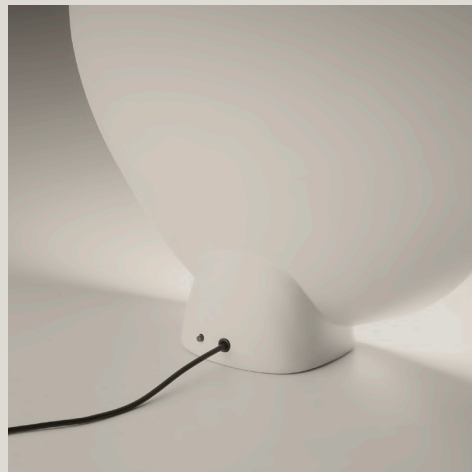

Refs. 7400, 7402.
Electric cable with plug.
Push-button on the base.