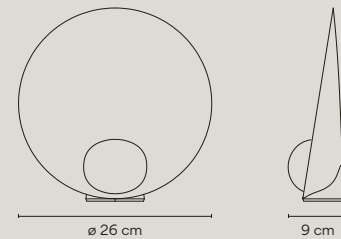

- 58 Salmon (NCS S 1010-Y50R)
- 59 Mink (NCS S 2005-Y50R)
- 93 White (RAL 9016)

Diffuser: Blown glass.
Body: Aluminum.

LED 2700 K. CRI>90. 99,7 lm/W.
Dimming: Push.

Personalization options available

- Finish customization
(Available options: Vibia color palette)
 - LED 3000 K / 4000 K
- Request more information.